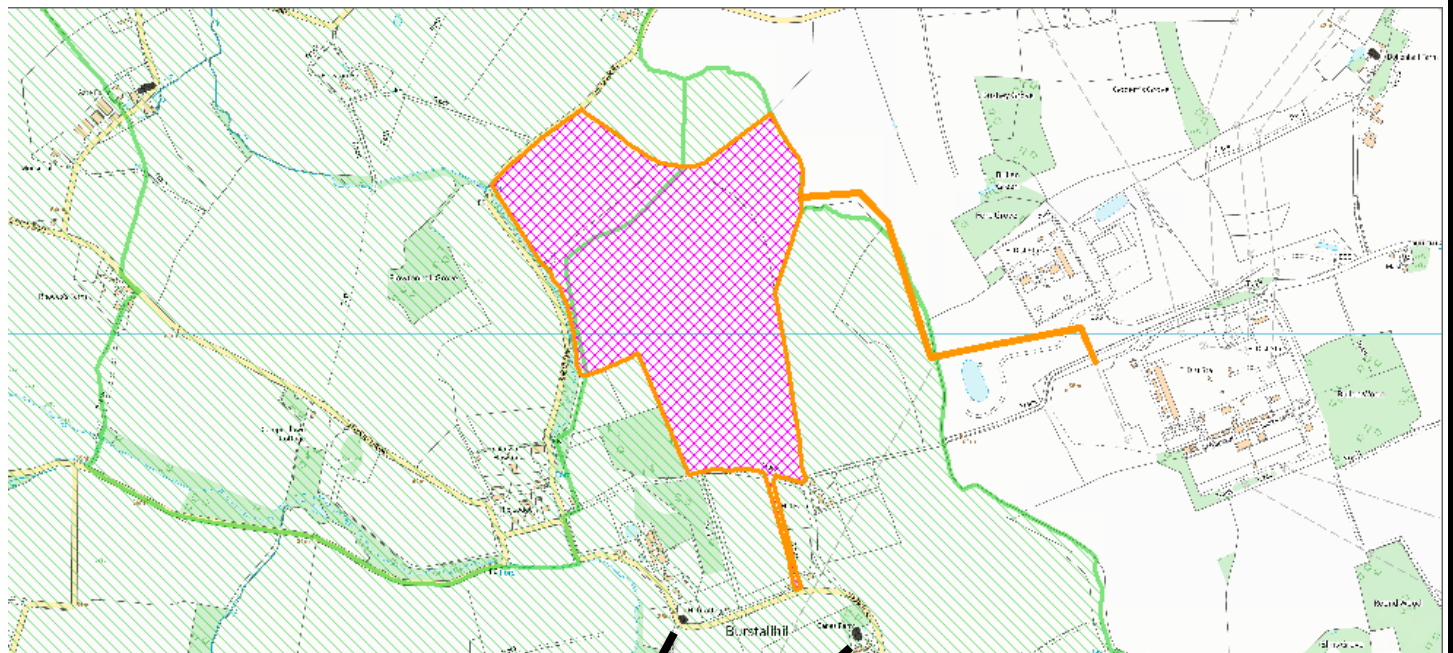

Application No: DC/20/05895 & DC/21/00060

Parish: Burstall, Flowton & Somersham

Location: Land To The South Of Church Farm, Somersham, IP8 4PN and Land To The East Of The Channel, Burstall, IP8 4JL

 Grade 2